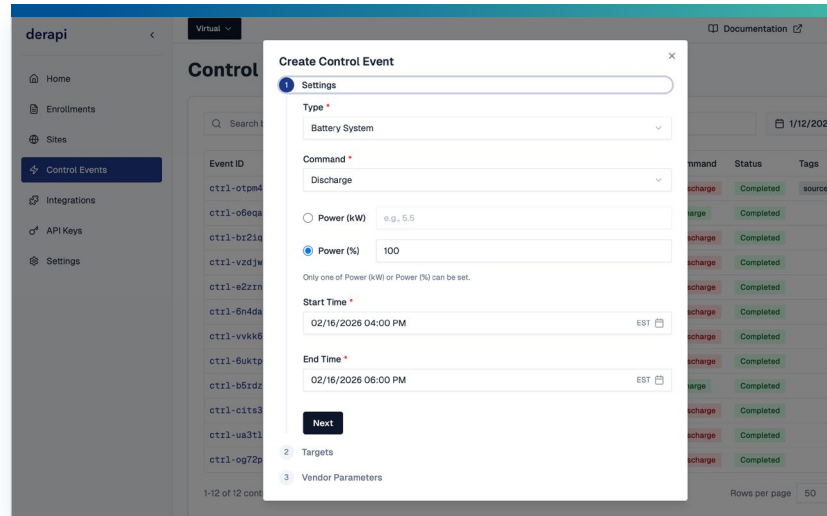

### Integrations

Understand configured vendors and join flows

### Team Settings

Control roles and access across your organization

All built on the same manufacturer-approved, encrypted infrastructure that powers Derapi's APIs.

## Built for today. Designed for what's next.

Derapi Console is the foundation for deeper interaction with the Derapi platform.

### With Derapi's console, you can:

- Create control events to test, pilot, or validate use cases
- View and manage device enrollments
- Access device performance and interval data visually

As Derapi continues to unlock new opportunities with distributed energy, Console evolves alongside it, bringing greater ease, visibility, and confidence at every step.